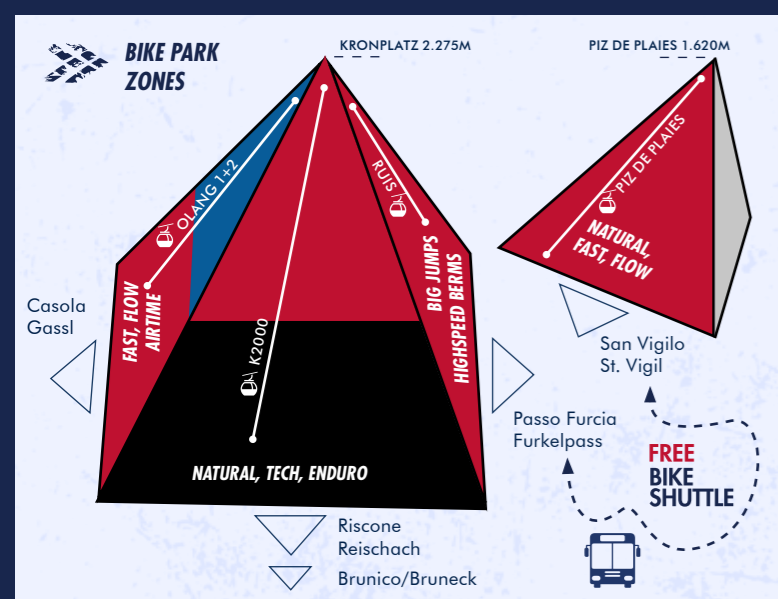

FREE BIKE SHUTTLE
SAN VIGILIO* - PASSO FURCIA
ST. VIGIL* - FURKELPASS

San Vigilio* St. Vigil*	9.00	10.00	11.00	12.00	13.00	14.00	15.00	16.00
Passo Furcia Furkelpass	9.15	10.15	11.15	12.15	13.15	14.15	15.15	16.15

30.05. - 09.06.2024 (30.05. & Fri - Sat - Sun)
14.06. - 06.10.2024 (every day)
11.10. - 13.10.2024 (Fri - Sat - Sun)

*BUS STOP: parking area cable car Miara

**NUMERO UNICO EMERGENZE
NOTFALLNUMMER
FIRST AID**

112

Trail preparati a mano / Trails handgebast / Trails prepared by hand
Trail preparati con macchine / Trails mit Maschinen vorbereitet / Trails prepared with machines

Easy with Intermediate sections | Intermediate | Intermediate with Difficult sections | Difficult | Extreme

1 HERRNSTEIG

1 K 2000 Riscone Reischach 8,1 km 73 m 1349 m

ADDITIONAL TRAILS

Telle Line	Christian Trail	Franz Trail	Hans Trail	Sigi Line
↔ 1.050 m ↓ 120 m	↔ 363 m ↓ 92 m	↔ 779 m ↓ 185 m	↔ 715 m ↓ 187 m	↔ 744 m ↓ 158 m