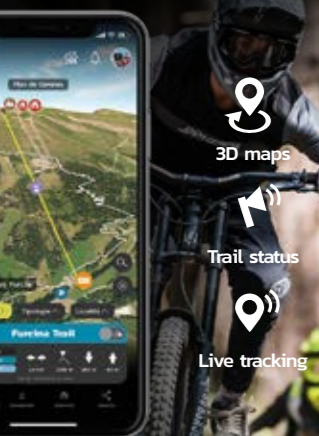

**NOLEGGIO E BIKE SCHOOL
VERLEIH UND BIKE SCHOOL
RENTAL & BIKE SCHOOL**

BRUNICO/BRUNECK - RISCONE/REISCHACH
Outdoorcenter Kronplatz
Bike school e noleggio | Bike School und Verleih
bike school and rental
T (+39) 0474 836 768

SAN VIGILIO/ST.VIGIL
Miara Bike Rental
Noleggio | Verleih | rental
T (+39) 0474 501 340

Bike School San Vigilio di Marebbe
Solo bike school | nur Bike School | bike school only
T (+39) 331 742 95 86

VALDAORA/OLANG
Kron Adventure
Solo bike school | nur Bike School | bike school only
T (+39) 345 538 3930

Cima School
Solo bike school | nur Bike School | bike school only
T (+39) 0474 497 190

Rent & Go
Noleggio | Verleih | rental
T (+39) 0474 498 038

**GUIDING
ACADEMY
RENTAL
REPAIR**

**MOWI
BIKE**

Download the app
YOUR BIKE AREA
AT YOUR FINGERTIPS

GET IT ON Google Play | Download on the App Store